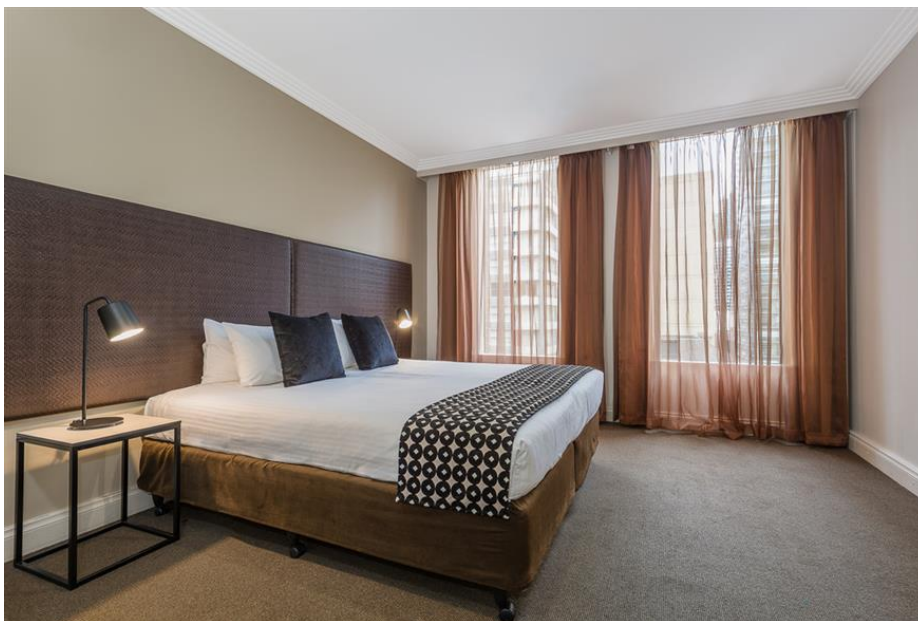

Mantra on little Bourke

Prices start from $229

Located at 471 Little Bourke Street, Melbourne.

There's self-contained accommodation to suit everyone at this [Melbourne hotel](#), with great value Executive Suites, Studio Queen and One and Two Bedroom Apartments. All the conveniences of modern city living and 4.5 star hotel facilities are at your fingertips at Mantra on Little Bourke.

Phone: +61 7 5665 4450

Email: littlebourke.res@mantra.com.au

www.mantra.com.au