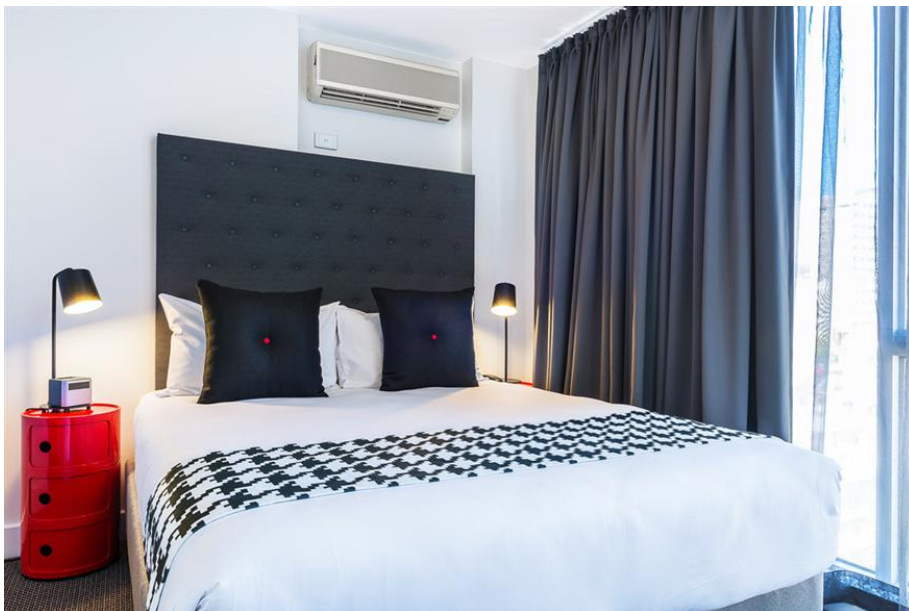

Mantra City Central

Prices start from $149 per night

Located at 318 Little Bourke St, Melbourne.

The hotel offers spacious, self-contained 1 and 2 Bedroom Apartments. All are newly refurbished with urban and funky touchers. Right on the doorstep of Mantra City Central, you will find just about every high street store imaginable, from high end to bargain basement. Lose yourself in Melbourne's famous laneways, which weave a maze across the city. Discover a treasure trove of restaurants, bars, cafes, galleries and boutique shops.

Phone: +61 7 5665 4450

Email: citycentral.res@mantra.com.au

www.mantra.com.au